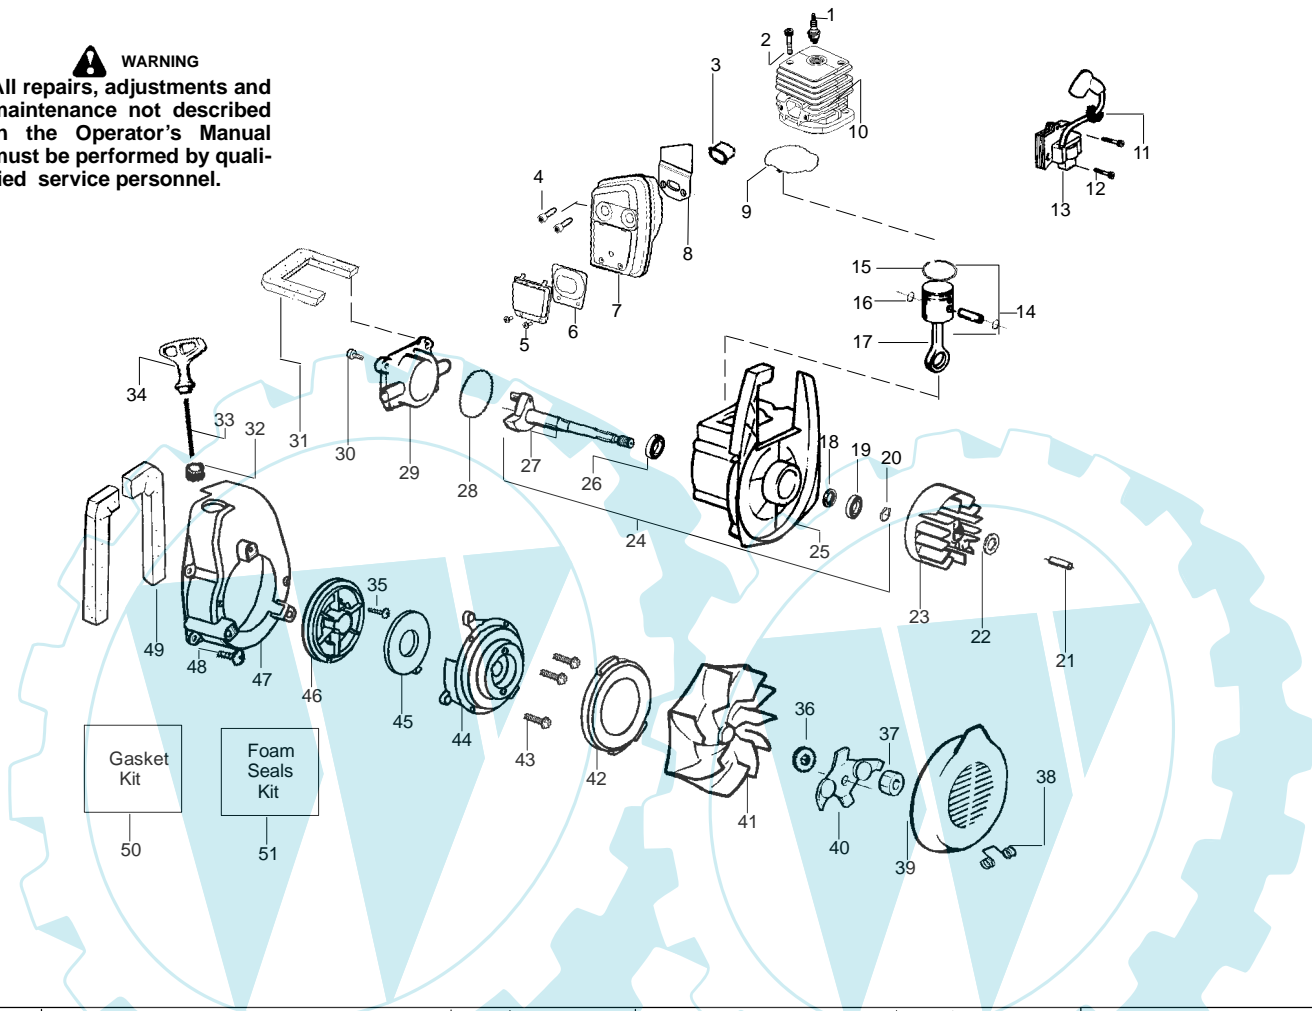

PARTS LIST NO. 530163937		McCULLOCH. PARTS LIST	MODEL(s) MAC BVM 250	
DATE 6/09/04	Replaces 530163937 - 12/30/03		Note: Illustration may differ from actual model due to design changes	PAGE NO. 2

WARNING
All repairs, adjustments and maintenance not described in the Operator's Manual must be performed by qualified service personnel.

Ref.	Part No.	Description	Ref.	Part No.	Description	Ref.	Part No.	Description
1.	952030249	Spark Plug (RCJ-6Y)	21.	530016190	Spacer-Flywheel	40.	530095461	Assy-Mulch Blade
2.	530015953	Screw	22.	530015149	Washer	41.	530069817	Assy-Impeller
3.	530055191	Insulator-Heat	23.	530039209	Assy-Flywheel	42.	530056625	Seal-Ring
4.	530016387	Screw-Muffler-Internal	24.	530071456	Assy-Crankcase/Crank shaft (incl. 20,25,27)	43.	530016349	Screw
5.	530015241	Screw	25.	530012492	Assy-Crankcase (Incl. 18,19,26)	44.	530055101	Housing-Pulley
6.	530071593	Kit-Spark Screen (incl. #5)	26.	530032125	Bearing-Inner	45.	530042086	Spring-Starter
7.	530071834	Kit-Muffler (incl. 4,5,6, & 8)	27.	530012452	Assy-Crankshaft	46.	530071466	Kit-Starter Pulley
8.	530071458	Gasket-Baffle (kit)	28.	530071458	O-ring-C/case (kit)	47.	530055102	Fan Housing
9.	530071458	Gasket-Cylinder (kit)	29.	530012443	Cover-Crankcase	48.	530015810	Screw
10.	530012432	Cylinder	30.	530015810	Screw	49.	530071459	Foam-182mm (kit)
11.	530019182	Grommet-Ign. Module	31.	530071459	Foam-219mm (kit)	50.	530071458	Kit-Gasket (page 1 incl. 2, & 5) (page 2 incl. 8,9, & 28)
12.	530016357	Screw-Ignition Module	32.	530029182	Eyelet-Flange	51.	530071459	Kit-Foam Seals (page 1 incl. 1,14,17,32) (page 2 incl. 31 & 49)
13.	530035505	Ignition Module	33.	530071467	Kit-Rope			
14.	530071357	Kit-Piston (Incl. 15 & 16)	34.	530049488	Handle-Starter			
15.	530055120	Piston Ring	35.	530016391	Screw-Rope			
16.	530015162	Retainer-Piston Pin	36.	530016240	Washer-Belleville			
17.	530069945	Assy-Connecting Rod	37.	530626605	Nut			
18.	530071615	Kit-Crankcase Seal	38.	530402043	Spring-Return Cover			
19.	530055728	Bearing-Outer	39.	530049313	Inlet Door			
20.	530015941	Retainer Ring-C'chaft						

✓ = NEW PART NUMBER FOR THIS IPL

★ = REFER TO THE SERVICE REFERENCE INDICATED FOR MORE INFORMATION. (LOCATED AT END OF IPL)