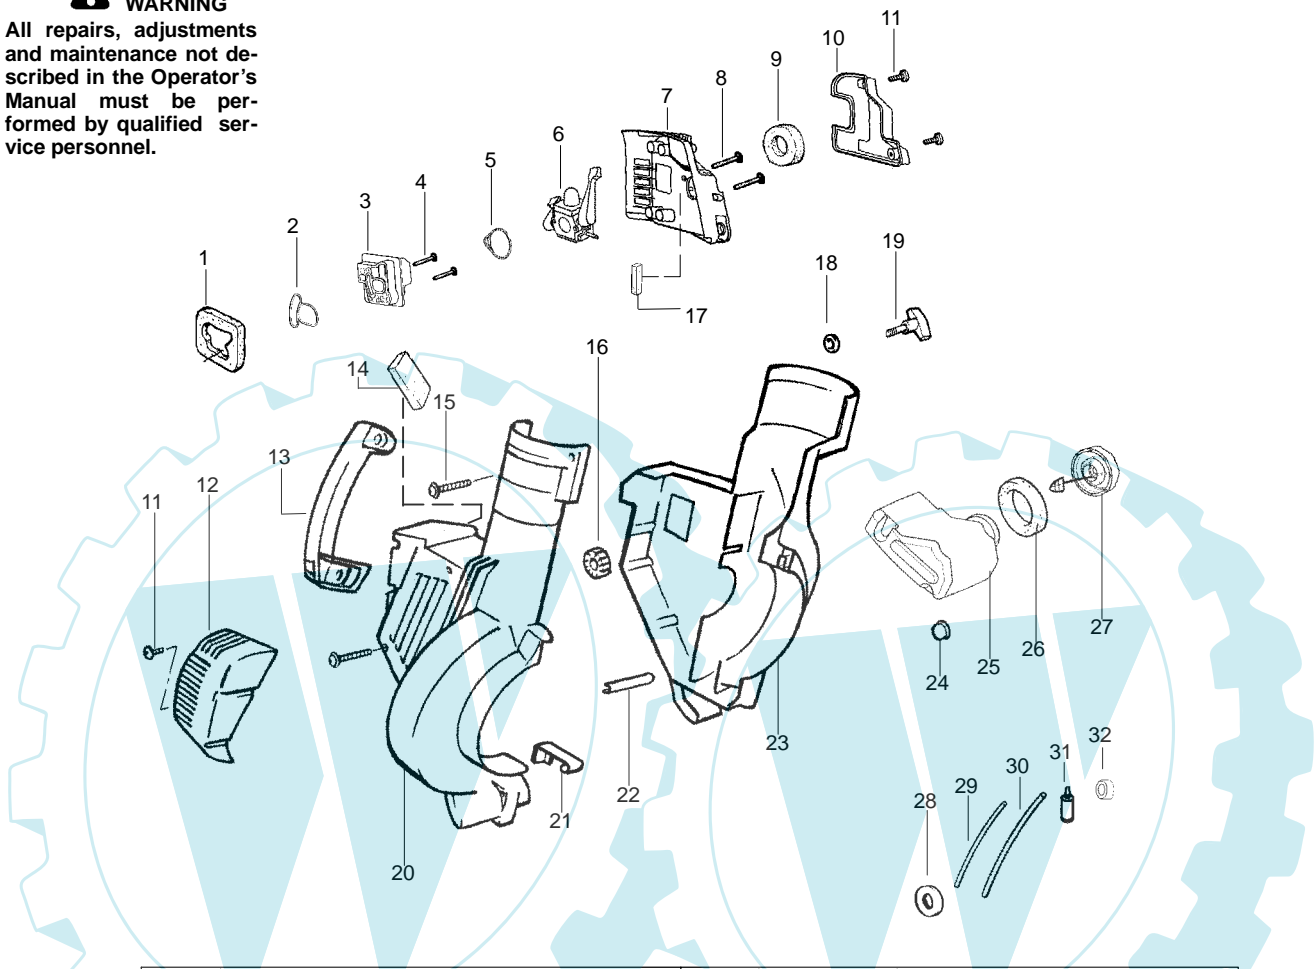

PARTS LIST NO. 530163937		<b>McCULLOCH</b> . PARTS LIST	MODEL(s) MAC BVM 250
DATE 6/09/04	Replaces 530163937 - 12/30/03		Note: Illustration may differ from actual model due to design changes

**WARNING**

All repairs, adjustments and maintenance not described in the Operator's Manual must be performed by qualified service personnel.

Ref.	Part No.	Description	Ref.	Part No.	Description
1.	530071459	Air Dam (kit)	21.	530402044	Spring-Cover Latch
2.	530071458	Gasket-Adapter (kit)	22.	530049617	Guide-Starter Rope
3.	530035561	Carburetor Adaptor	23.	530057313	Housing-Left
4.	530016309	Screw	24.	530036792	Isolator-Crankcase
5.	530071458	Gasket-Carburetor (kit)	25.	530049491	Assy-Fuel Tank
6.	---	Kit-Carb Ass'y.	26.	530049527	Gasket-Fuel Tank
	530071632	(C1Q-W11C)	27.	530049386	Fuel Cap w/Retainer
	530071775	(WT-606_	28.	530049656	Grommet-Shroud
7.	530056629	Air Box	29.	530069247	Kit-Line Carb/Purge
8.	530015849	Screw-Carb.	30.	530069216	Kit-Line Tank/Purge
9.	530049383	Filter-Air	31.	530095646	Assy-Fuel Pick-up
10.	530056581	Cover-Air Filter	32.	530071459	Grommet-Fuel line (kit)
11.	530016349	Screw		Not Shown	
12.	530056641	Guard-Muffler		---	Operator Manual
13.	530095469	Handle		530164524	Scan
14.	530071459	Foam 71.1mm (kit)		530164525	Euro
15.	530015886	Screw		530165179	Euro III
16.	530049323	Isolator	↗	530165180	Euro IV
17.	530071459	Foam 25.4mm (kit)	↗	530165181	Turkish
18.	530015197	Nut	↗	530057414	Warning Decal
19.	530016322	Knob-Blower			
20.	530057312	Housing-Right			

↗ = NEW PART NUMBER FOR THIS IPL

\* = REFER TO THE SERVICE REFERENCE INDICATED FOR MORE INFORMATION. (LOCATED AT END OF IPL)

PARTS LIST NO. 530163937		<b>McCULLOCH</b> . PARTS LIST	MODEL(s) MAC BVM 250
DATE 6/09/04	Replaces 530163937 - 12/30/03		Note: Illustration may differ from actual model due to design changes