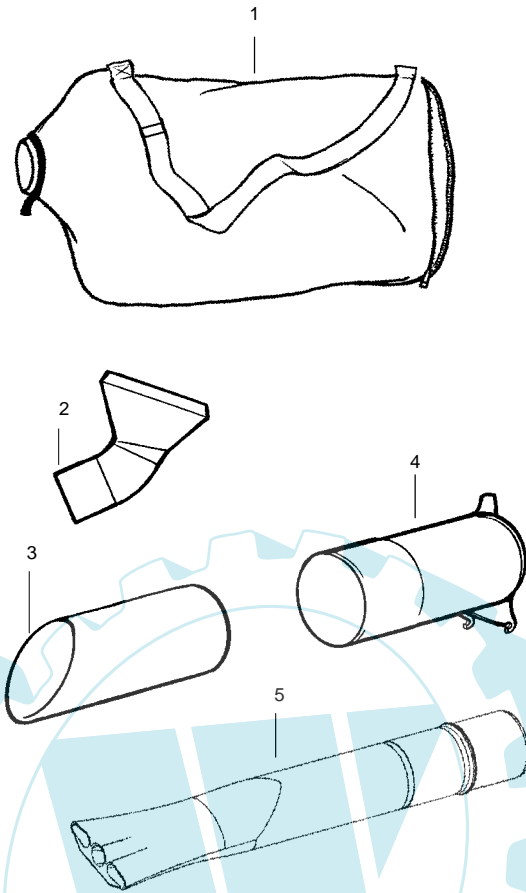

PARTS LIST NO. 530163937		McCULLOCH, PARTS LIST	MODEL(s) MAC BVM 250	
DATE 6/09/04	Replaces 530163937 - 12/30/03		Note: Illustration may differ from actual model due to design changes	PAGE NO. 3

Assy - Vacuum

Ref.	Part No.	Description
1.	530095564	Assy-Vac. Bag w/strap
2.	530095470	Tube-Elbow Vac
3.	530094476	Tube-Lower Vac
4.	530056901	Tube-Upper Vac
5.	530095593	Tube-Blower

Kit - Carburetor Assy # 530071632 - C1Q-W11C (zama)

Kit - Carburetor Assy # 530071775 - WT-606 (walbro)

530071716 - Kit - Choke Lever (zama)
530071725 - Kit - Choke Lever (walbro)

530071715 - Kit - Throttle Lever (zama)
530071726 - Kit - Throttle Lever (walbro)

Note: No Repair kits are available for this carburetor, please order the complete assembly part number

✓ = NEW PART NUMBER FOR THIS IPL

★ = REFER TO THE SERVICE REFERENCE INDICATED FOR MORE INFORMATION. (LOCATED AT END OF IPL)